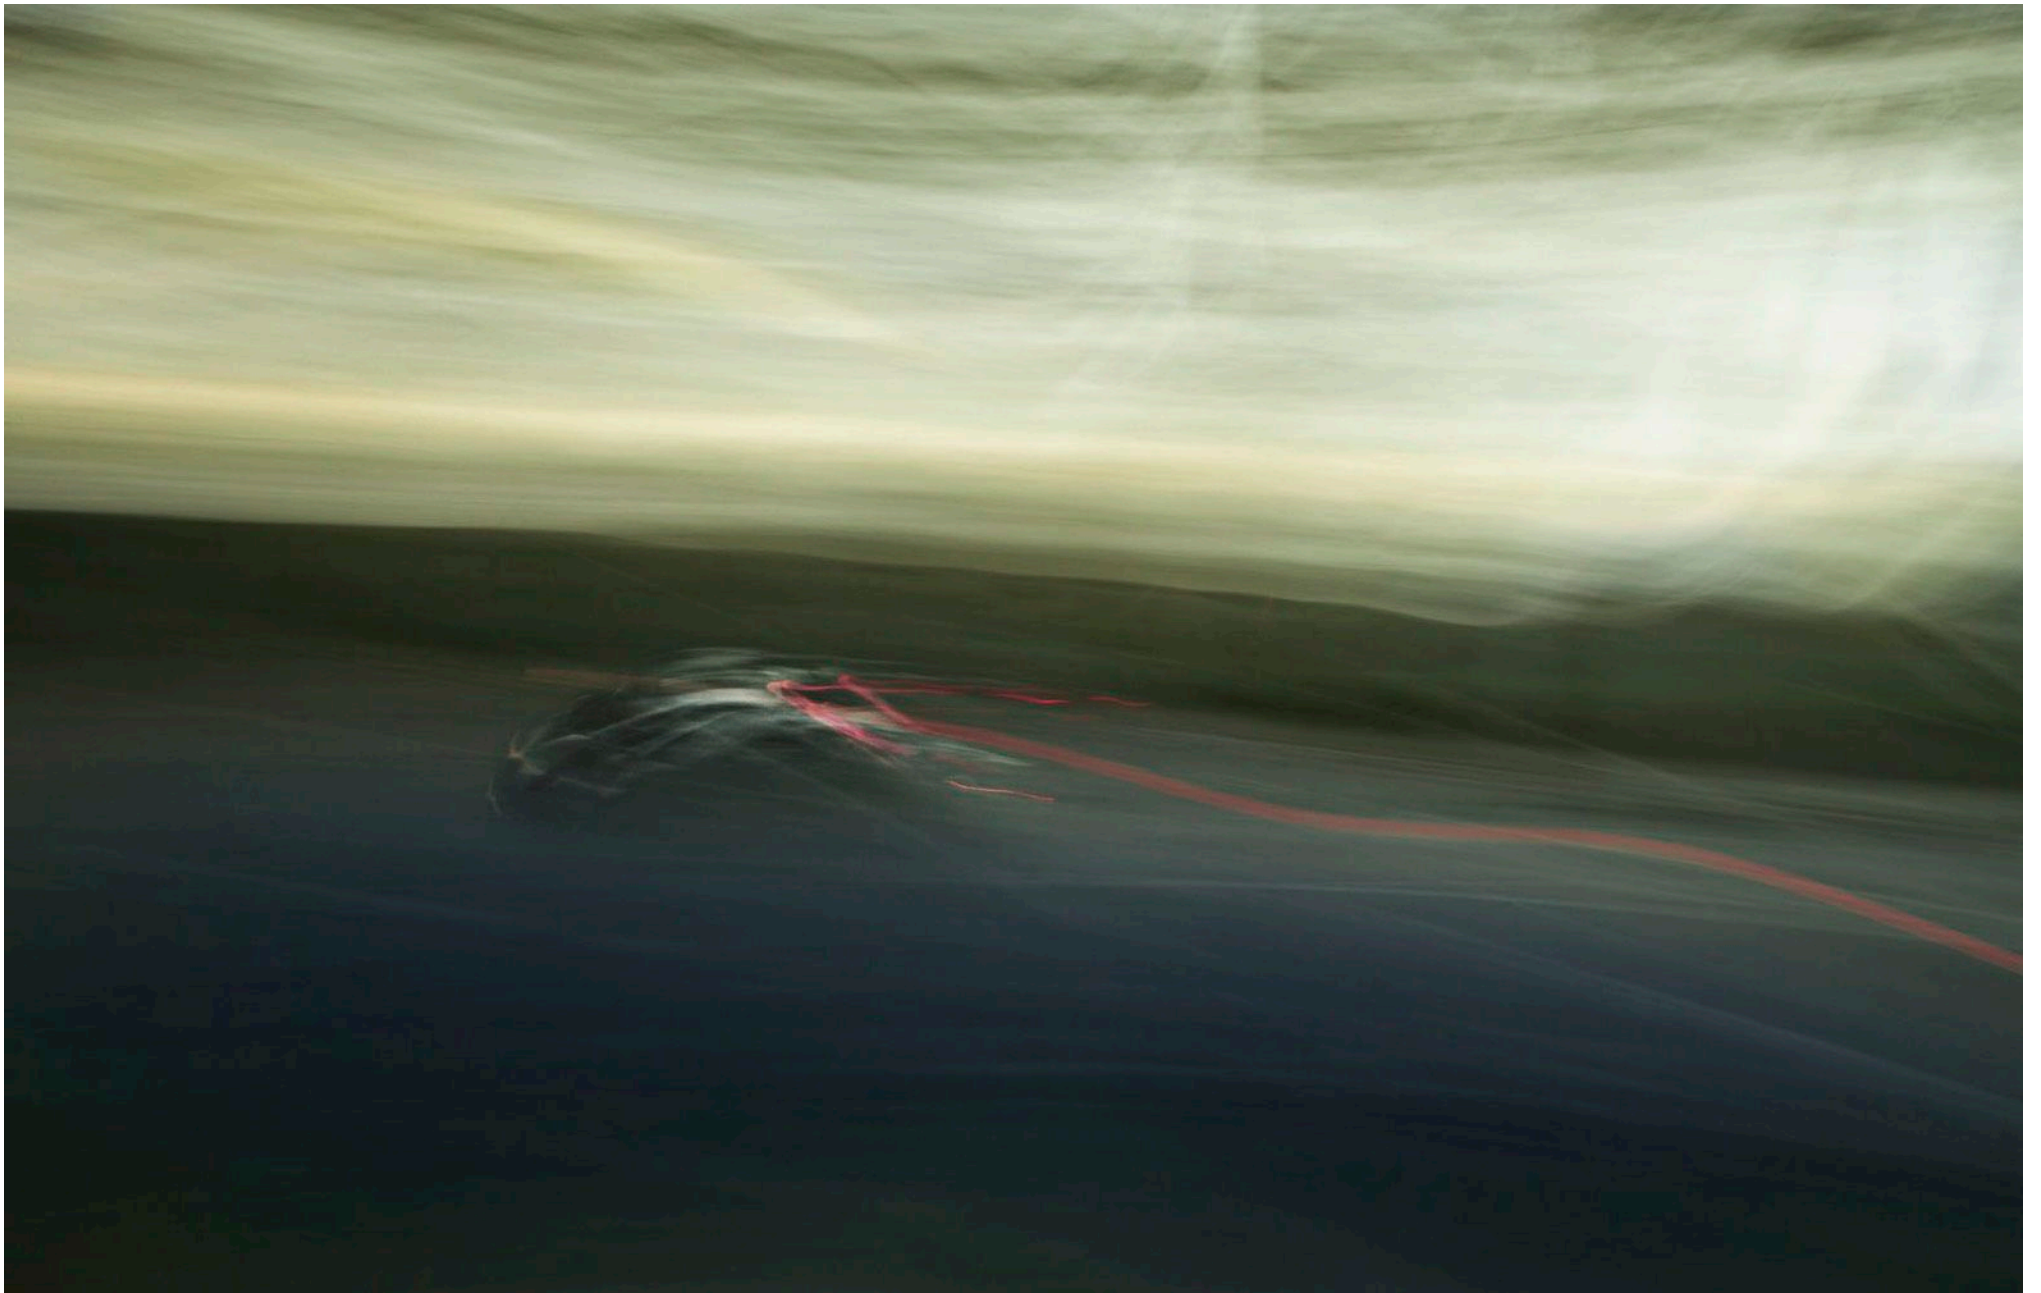

berndkammerer