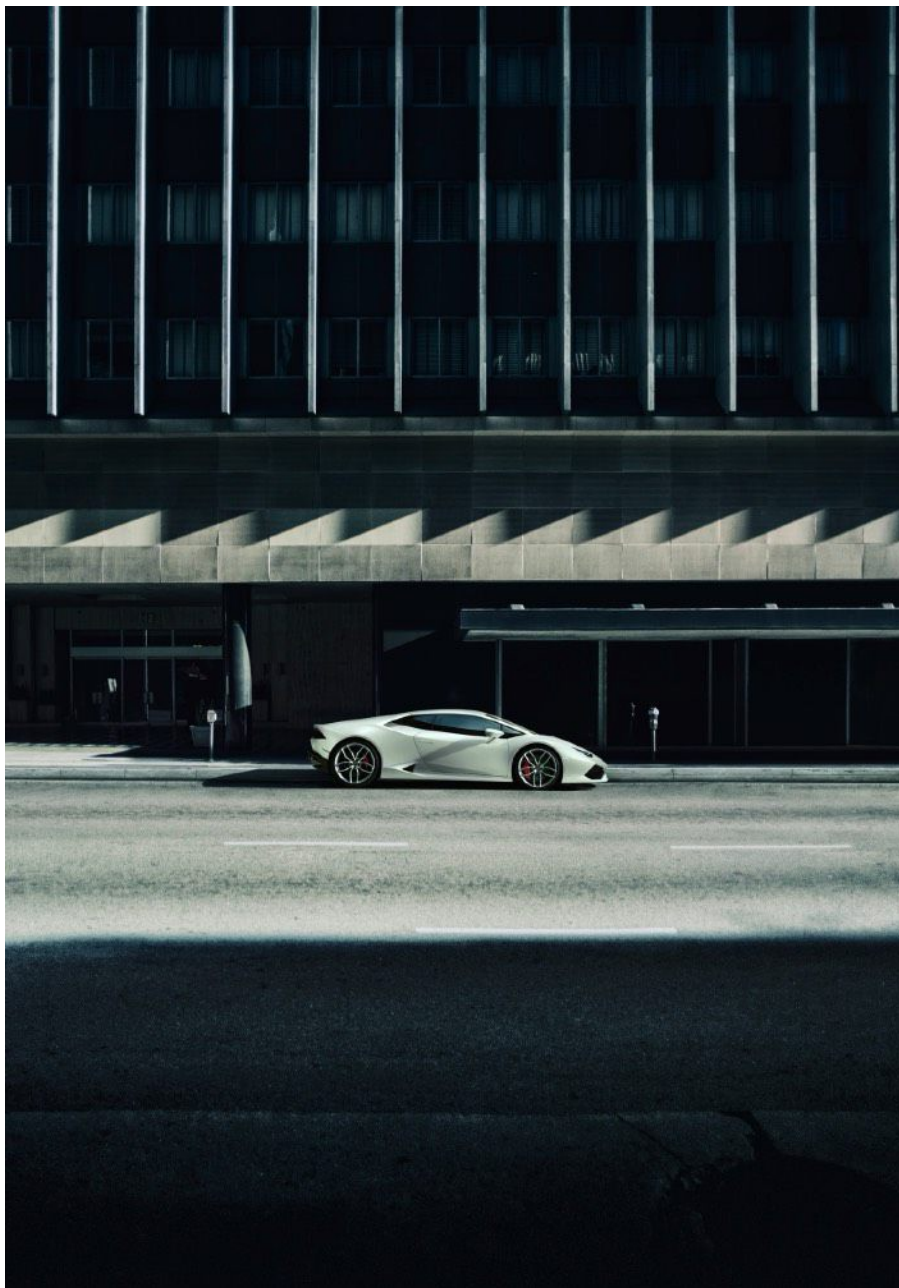

berndkammerer