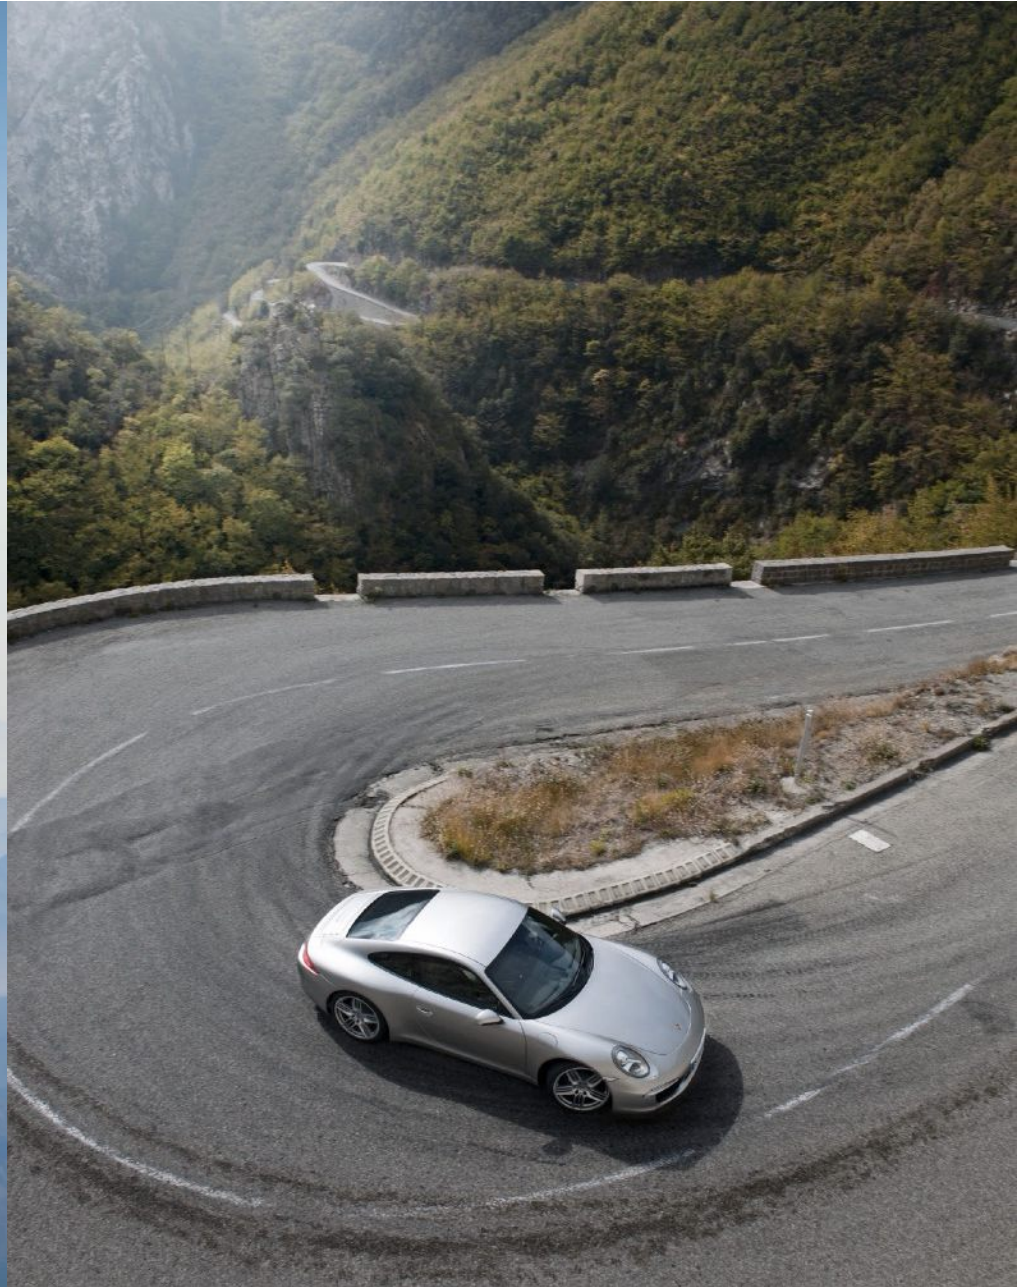

berndkammerer