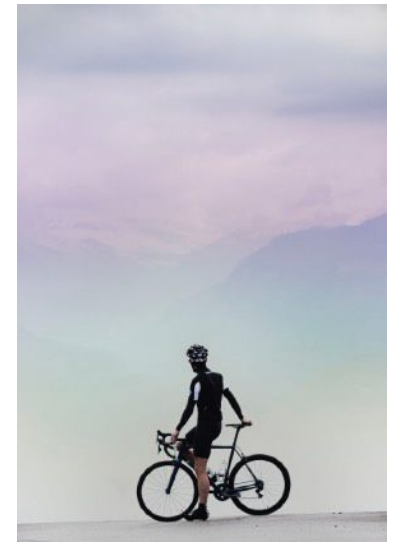

berndkammerer