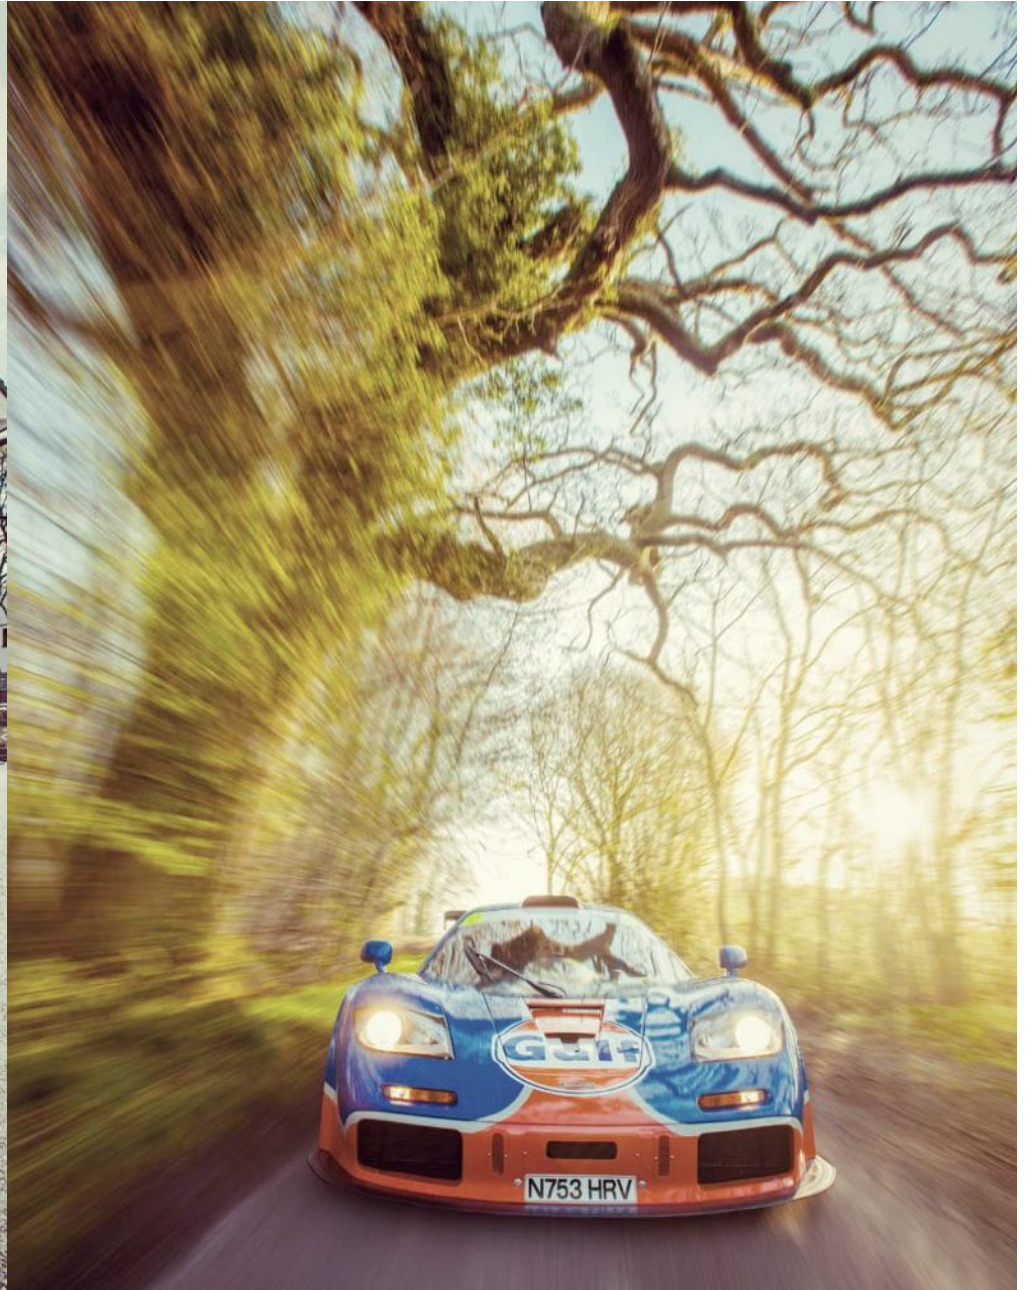

berndkammerer