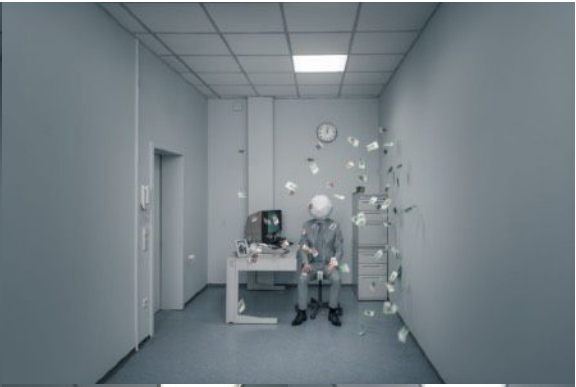

Designer Michael Schmidt