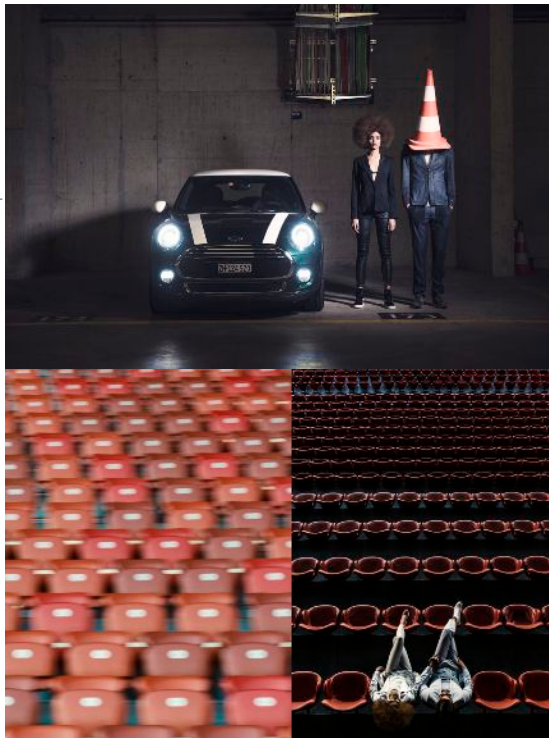

ramp magazine