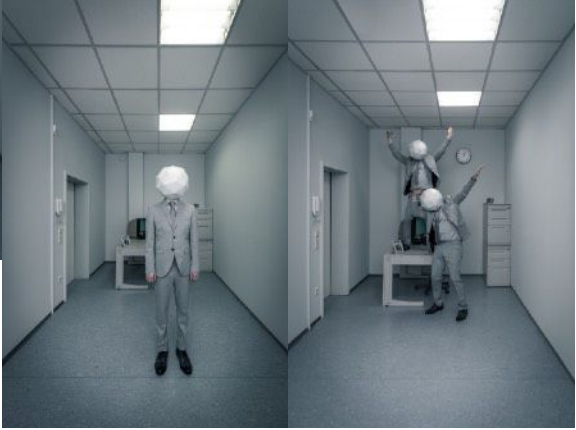

Designer Michael Schmidt