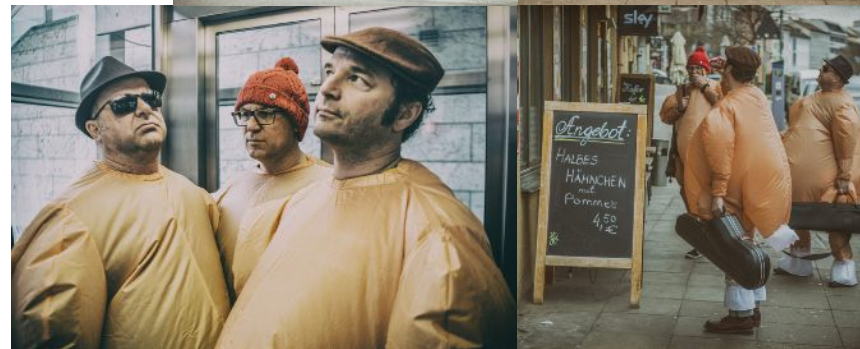

Upfunkcool - chicken wings